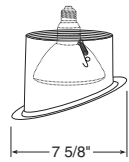

**Downlights**

Baffle-Downlight

**Catalog #**  
614W-WH  
614B-WH  
614B-ABZ  
614B-SC

**Description**  
White Baffle, White Trim  
Black Baffle, White Trim  
Black Baffle, Classic Aged Bronze Trim  
Black Baffle, Satin Chrome Trim

**Max. Lamp Rating**  
IC926: 90W PAR38  
TC926: 150W PAR38  
**Aperture**  
5 1/2"

Reflector Cone

**Catalog #**  
612B-WH  
612C-WH  
612G-WH  
612HZ-SC  
612HZ-WH  
612W-WH  
612WHZ-ABZ  
612WHZ-WH

**Description**  
Black Alzak®, White Trim  
Clear Alzak®, White Trim  
Gold Alzak®, White Trim  
Haze, Satin Chrome Trim  
Haze, White Trim  
White, White Trim  
Wheat Haze, Classic Aged Bronze Trim  
Wheat Haze, White Trim

**Description**  
White Cylinder with White Baffle, White Trim  
Black Cylinder with Black Baffle, White Trim

**Max. Lamp Rating**  
60W PAR16  
**Adjustment**  
45° vertical, 358° rotation

Cylinder Spotlight-Low Voltage

**Catalog #**  
617W-WH

**Description**  
White Cylinder with White Baffle/ White Bezel and Magnetic Transformer, White Trim

**Max. Lamp Rating**  
IC926: 35W MR16  
TC926: 50W MR16  
**Adjustment**  
45° vertical, 358° rotation