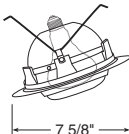

**Description**  
White Cylinder with White Baffle, White Trim  
Black Cylinder with Black Baffle, White Trim

**Max. Lamp Rating**  
60W PAR16  
**Adjustment**  
45° vertical, 358° rotation

Cylinder Spotlight-Low Voltage

**Catalog #**  
617W-WH

**Description**  
White Cylinder with White Baffle/ White Bezel and Magnetic Transformer, White Trim

**Max. Lamp Rating**  
IC926: 35W MR16  
TC926: 50W MR16  
**Adjustment**  
45° vertical, 358° rotation

Eyeball in Baffle

**Catalog #**  
619W-WH  
619B-WH

**Description**  
White Baffle, White Trim  
Black Baffle, White Trim

**Max. Lamp Rating**  
85W BR30  
**Adjustment**  
35° vertical, 358° rotation

**Lensed**