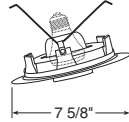

**Max. Lamp Rating**  
IC926: 75W PAR30, 90W PAR38, 65W BR30  
TC926: 75W PAR30, 150W PAR 38, 85W BR30  
**Aperture**  
6"

**Adjustables**

Cylinder Spotlight-Line Voltage

**Catalog #**  
616W-WH  
616B-WH

**Description**  
White Cylinder with White Baffle, White Trim  
Black Cylinder with Black Baffle, White Trim

**Max. Lamp Rating**  
60W PAR16  
**Adjustment**  
45° vertical, 358° rotation

Cylinder Spotlight-Low Voltage