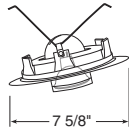

**Description**  
White Cylinder with White Baffle, White Trim  
Black Cylinder with Black Baffle, White Trim

**Max. Lamp Rating**  
60W PAR16  
**Adjustment**  
45° vertical, 358° rotation

Cylinder Spotlight-Low Voltage

**Catalog #**  
617W-WH

**Description**  
White Cylinder with White Baffle/ White Bezel and Magnetic Transformer, White Trim

**Max. Lamp Rating**  
IC926: 35W MR16  
TC926: 50W MR16  
**Adjustment**  
45° vertical, 358° rotation