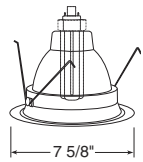

A-Lamp Downlights

Economy A-Lamp Reflector with Baffle

Catalog #
230CW-WH
230CB-WH

Description
White Baffle, White Trim
Black Baffle, White Trim

Max. Lamp Rating
40W A19

Aperture
5 1/2"

Downlights

	Catalog # 28W-WH 28B-WH	Description White Baffle, White Trim Black Baffle, White Trim	Max. Lamp Rating ICPL626: 26W ICPL632: 32W PL642: 42W Aperture 5 7/8"	 Ultra-Trim Baffle - Fully Enclosed
	Catalog # 29C-WH 29W-WH	Description Clear Finish, White Trim White Finish, White Trim	Max. Lamp Rating ICPL626: 26W ICPL632: 32W PL642: 42W Aperture 5 7/8"	 Ultra-Trim Cone - Fully Enclosed
	Catalog # 233C-WH	Description Clear Alzak® with Black Baffle, White Trim Note: Specify General Electric or Osram Sylvania lamps only.	Max. Lamp Rating ICPL626: 26W ICPL632: 32W PL642: 42W Aperture 5 7/8"	 Reflector with Black Baffle
	Catalog # 232C-WH 232G-WH 232HZ-WH 232W-WH 232WHZ-WH	Description Clear Alzak®, White Trim Gold Alzak®, White Trim Haze, White Trim Semi-Gloss White, White Trim Wheat Haze, White Trim Note: Specify General Electric or Osram Sylvania lamps only.	Max. Lamp Rating ICPL626: 26W ICPL632: 32W PL642: 42W Aperture 5 7/8"	 Reflector
	Catalog # 2320C-WH NEW 2320HZ-SC 2320HZ-WH 2320WHZ-ABZ 2320WHZ-WH	Description Clear Low Iridescent Alzak®, White Trim (Optimized for 32W/42W) Haze, Satin Chrome Trim Haze, White Trim Wheat Haze, Classic Aged Bronze Wheat Haze, White Trim	Max. Lamp Rating ICPL626: 26W ICPL632: 32W PL642: 42W Aperture 6"	 Reflector
Lensed				
	Catalog # 22-WH	Description Fresnel Lens, White Trim	Max. Lamp Rating ICPL626: 26W ICPL632/PL642: 32W 	 Fresnel
	Catalog # 239-WH	Description Frosted Lens, White Trim	Max. Lamp Rating ICPL626: 26W ICPL632/PL642: 32W 	 Frosted Lens with Reflector

Downlights

Ultra-Trim Baffle

Catalog #
28W-WH
28B-WH

Description
White Baffle, White Trim
Black Baffle, White Trim

Max. Lamp Rating
ICPL/PL618: 18W
ICPL/PL613: 13W
Aperture
5 7/8"

Ultra-Trim Cone

Catalog #
29C-WH
29W-WH