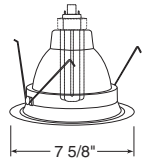

Reflector

Catalog #
232C-WH
232G-WH
232HZ-WH
232W-WH
232WHZ-WH

Description
Clear Alzak®, White Trim
Gold Alzak®, White Trim
Haze, White Trim
Semi-Gloss White, White Trim
Wheat Haze, White Trim

Max. Lamp Rating
ICPL/PL618: 18W
ICPL/PL613: 13W
Aperture
5 7/8"