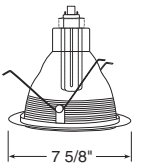

Max. Lamp Rating
ICPL/PL618: 18W
ICPL/PL613: 13W
Aperture
5 7/8"

Note: Specify General Electric or Osram Sylvania lamps only.

Reflector with Black Baffle

Catalog #
233C-WH

Description
Clear Alzak® with Black Baffle, White Trim

Max. Lamp Rating
ICPL/PL618: 18W
ICPL/PL613: 13W
Aperture
5 7/8"

Note: Specify General Electric or Osram Sylvania lamps only.

Lensed

Frosted Lens with Reflector

Catalog #
239-WH

Description
Frosted Lens, White Trim