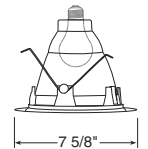

A-Lamp Downlights

Economy A-Lamp Reflector with Baffle

Catalog #
230CW-WH
230CB-WH

Description
White Baffle, White Trim
Black Baffle, White Trim

Max. Lamp Rating
40W A19

Aperture
5 1/2"

Downlights

	Catalog # 28W-WH 28B-WH	Description White Baffle, White Trim Black Baffle, White Trim	Max. Lamp Rating ICPL626: 26W ICPL632: 32W PL642: 42W Aperture 5 7/8"	 Ultra-Trim Baffle - Fully Enclosed
	Catalog # 29C-WH 29W-WH	Description Clear Finish, White Trim White Finish, White Trim	Max. Lamp Rating ICPL626: 26W ICPL632: 32W PL642: 42W Aperture 5 7/8"	 Ultra-Trim Cone - Fully Enclosed
	Catalog # 233C-WH	Description Clear Alzak® with Black Baffle, White Trim Note: Specify General Electric or Osram Sylvania lamps only.	Max. Lamp Rating ICPL626: 26W ICPL632: 32W PL642: 42W Aperture 5 7/8"	 Reflector with Black Baffle
	Catalog # 232C-WH 232G-WH 232HZ-WH 232W-WH 232WHZ-WH	Description Clear Alzak®, White Trim Gold Alzak®, White Trim Haze, White Trim Semi-Gloss White, White Trim Wheat Haze, White Trim Note: Specify General Electric or Osram Sylvania lamps only.	Max. Lamp Rating ICPL626: 26W ICPL632: 32W PL642: 42W Aperture 5 7/8"	 Reflector
	Catalog # 2320C-WH NEW 2320HZ-SC 2320HZ-WH 2320WHZ-ABZ 2320WHZ-WH	Description Clear Low Iridescent Alzak®, White Trim (Optimized for 32W/42W) Haze, Satin Chrome Trim Haze, White Trim Wheat Haze, Classic Aged Bronze Wheat Haze, White Trim	Max. Lamp Rating ICPL626: 26W ICPL632: 32W PL642: 42W Aperture 6"	 Reflector
Lensed				
	Catalog # 22-WH	Description Fresnel Lens, White Trim	Max. Lamp Rating ICPL626: 26W ICPL632/PL642: 32W 	 Fresnel
	Catalog # 239-WH	Description Frosted Lens, White Trim	Max. Lamp Rating ICPL626: 26W ICPL632/PL642: 32W 	 Frosted Lens with Reflector

Downlights

Ultra-Trim Baffle

Catalog #
28W-WH
28B-WH

Description
White Baffle, White Trim
Black Baffle, White Trim

Max. Lamp Rating
ICPL/PL618: 18W
ICPL/PL613: 13W
Aperture
5 7/8"

Ultra-Trim Cone

Catalog #
29C-WH
29W-WH