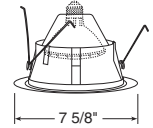

Aperture
5 3/4"

Ultra-Trim Cone-Fully Enclosed

Catalog #
29C-WH
29W-WH

Description
Clear Finish, White Trim
White Finish, White Trim

Max. Lamp Rating
60W A19, 75W PAR30/30L
65W BR30, 90W PAR38/BR40

Aperture
5 7/8"