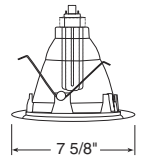

Downlights

Catalog #
28W-WH
28B-WH

Description
White Baffle, White Trim
Black Baffle, White Trim

Max. Lamp Rating
ICPL/PL618: 18W
ICPL/PL613: 13W
Aperture
5 7/8"

Catalog #
29C-WH
29W-WH

Description
Clear Finish, White Trim
White Finish, White Trim

Max. Lamp Rating
ICPL/PL618: 18W
ICPL/PL613: 13W
Aperture
5 7/8"

Catalog #
232C-WH
232G-WH
232HZ-WH
232W-WH
232WHZ-WH

Description
Clear Alzak®, White Trim
Gold Alzak®, White Trim
Haze, White Trim
Semi-Gloss White, White Trim
Wheat Haze, White Trim

Max. Lamp Rating
ICPL/PL618: 18W
ICPL/PL613: 13W
Aperture
5 7/8"

Note: Specify General Electric or Osram Sylvania lamps only.

Catalog #
233C-WH

Description
Clear Alzak® with Black Baffle, White Trim

Max. Lamp Rating
ICPL/PL618: 18W
ICPL/PL613: 13W
Aperture
5 7/8"

Note: Specify General Electric or Osram Sylvania lamps only.

Lensed

Catalog #
239-WH

Description
Frosted Lens, White Trim

Max. Lamp Rating
ICPL/PL618: 18W
ICPL/PL613: 13W

Catalog #
240-PW
240-WH

Description
Shower/Closet Light, Plastic White
Shower/Closet Light, White Trim

Max. Lamp Rating
ICPL/PL618: 18W
ICPL/PL613: 13W

Note: For 18W housings, use only Phillips or Osram Sylvania lamps.

Catalog #
241-PW
241-WH

Description
Shower/Closet Light, Plastic White
White Trim

Max. Lamp Rating
ICPL/PL618: 18W
ICPL/PL613: 13W

Catalog #
22-WH

Description
White Trim

Max. Lamp Rating
ICPL/PL618: 18W
ICPL/PL613: 13W