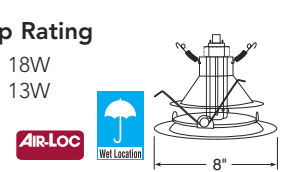

Max. Lamp Rating
ICPL/PL618: 18W
ICPL/PL613: 13W
Aperture
5 7/8"

Note: Specify General Electric or Osram Sylvania lamps only.

Lensed

Frosted Lens with Reflector

Catalog #
239-WH

Description
Frosted Lens, White Trim

Max. Lamp Rating
ICPL/PL618: 18W
ICPL/PL613: 13W

Abalite Lens with Reflector

Catalog #
240-PW
240-WH

Description
Shower/Closet Light, Plastic White
Shower/Closet Light, White Trim

Max. Lamp Rating
ICPL/PL618: 18W
ICPL/PL613: 13W