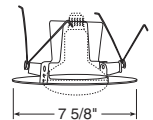

BR/PAR Downlights

Catalog #
28W-WH
28B-WH

Description
White Baffle, White Trim
Black Baffle, White Trim

Max. Lamp Rating
60W A19, 75W PAR30/30L
65W BR30, 90W PAR38/BR40

Aperture
5 7/8"

IMPORTANT: Wet location listed only with outdoor rated PAR30/38 lamps

Catalog #
244W-WH
244B-WH

Description
White Baffle, White Trim
Black Baffle, White Trim

Max. Lamp Rating
65W BR30, 60W PAR30
75W PAR30L

Aperture
5 3/4"

Catalog #
29C-WH
29W-WH

Description
Clear Finish, White Trim
White Finish, White Trim

Max. Lamp Rating
60W A19, 75W PAR30/30L
65W BR30, 90W PAR38/BR40

Aperture
5 7/8"

IMPORTANT: Wet location listed only with outdoor rated PAR30/38 lamps

Catalog #
247B-WH
247C-WH
247G-WH
247HZ-WH
247WHZ-WH

Description
Black Alzak®, White Trim
Clear Alzak®, White Trim
Gold Alzak®, White Trim
Haze, White Trim
Wheat Haze, White Trim

Max. Lamp Rating
75W PAR30, 75W PAR30L,
65W BR30

Aperture
5 3/4"

Catalog #
250-ABZ
250-SC
250-WH

Description
Classic Aged Bronze Trim
Satin Chrome Trim
White Trim

Max. Lamp Rating
65W BR30

Aperture
4"

A-Lamp Downlights

Catalog #
230CW-WH
230CB-WH

Description
White Baffle, White Trim
Black Baffle, White Trim

Max. Lamp Rating
40W A19

Aperture
5 1/2"