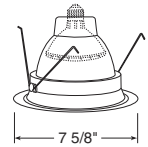

Aperture
5 3/4"

Ultra-Trim Cone-Fully Enclosed

Catalog #
29C-WH
29W-WH

Description
Clear Finish, White Trim
White Finish, White Trim

Max. Lamp Rating
60W A19, 75W PAR30/30L
65W BR30, 90W PAR38/BR40

Aperture
5 7/8"