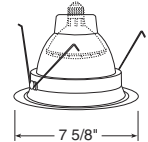

Catalog #
28W-WH
28B-WH

Description
White Baffle, White Trim
Black Baffle, White Trim

Max. Lamp Rating
60W A19, 75W PAR30/30L
65W BR30, 90W PAR38/BR40

Aperture
5 7/8"