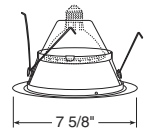

BR30 Open Frame

Catalog #
250-ABZ
250-SC
250-WH

Description
Classic Aged Bronze Trim
Satin Chrome Trim
White Trim

Max. Lamp Rating
65W BR30

Aperture
4"